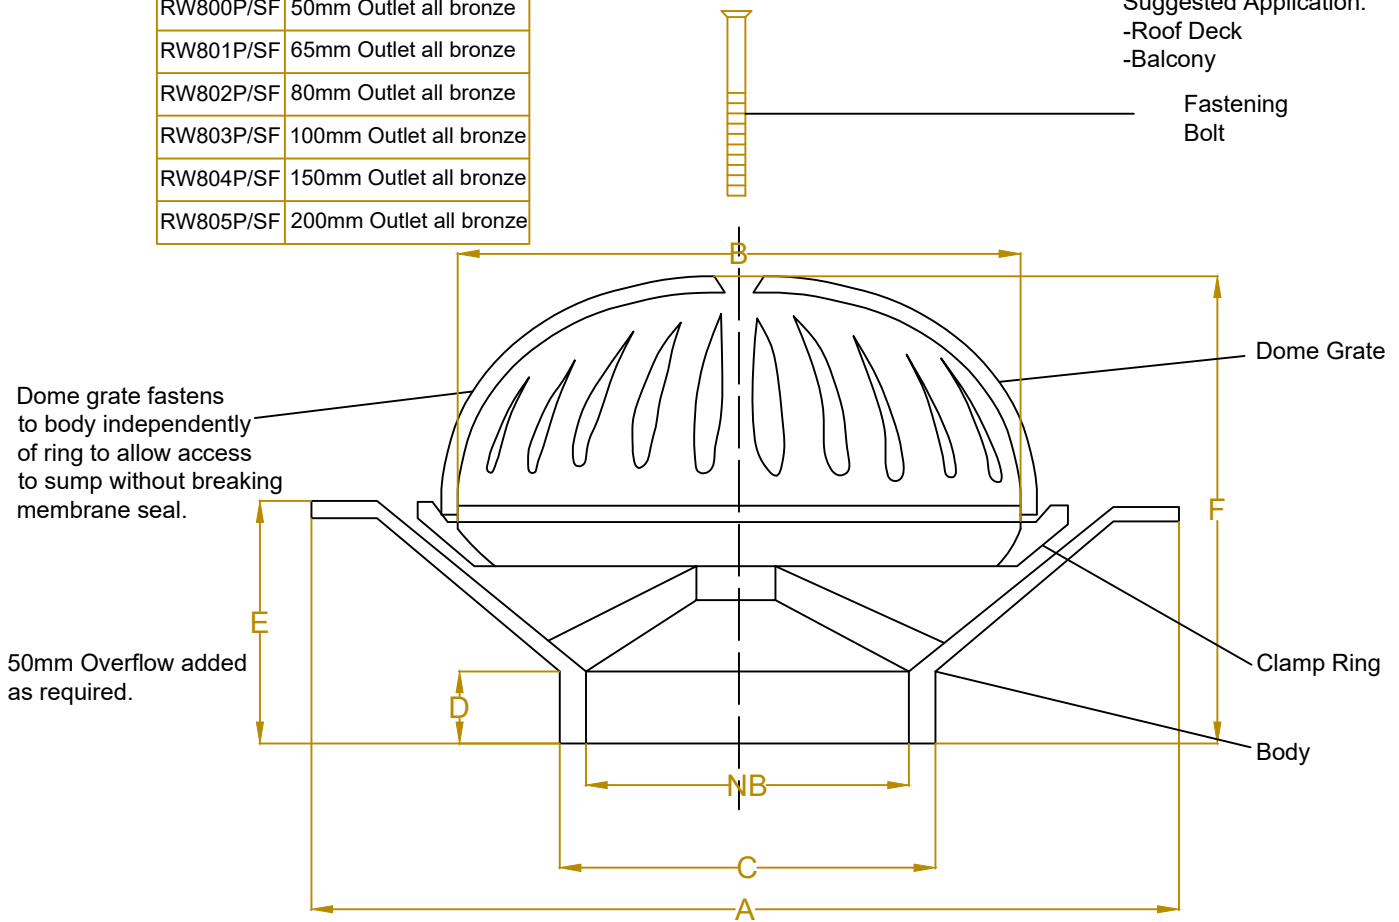

METABRONZE "SUPER FLOW" CLAMTITE DOME GRATE

Specification Codes	
RW800P/SF	50mm Outlet all bronze
RW801P/SF	65mm Outlet all bronze
RW802P/SF	80mm Outlet all bronze
RW803P/SF	100mm Outlet all bronze
RW804P/SF	150mm Outlet all bronze
RW805P/SF	200mm Outlet all bronze

Suggested Application:
-Roof Deck
-Balcony

Dimensions (mm)

NB	A	B	C	D	E	F
50	225	115	73	30	78	130
65	225	115	73	30	78	130
80	272	150	85	23	72	135
100	285	198	110	20	80	160
150	333	228	160	20	77	185
200	333	228	160	20	77	185

Outlet size	50mm	65mm	80mm	100mm	150mm	200mm
Suitable for fitting to PVC	✓	✓	✓	✓	✓	✓
Suitable for Brazing to Copper	✓	✓	✓	✓	✓	✓

*For flow rate refer to Appendix.

Metabronze Industries Ltd.
Office: 09 441 3824 Email: sales@metabronze.co.nz
Website: www.metabronze.co.nz